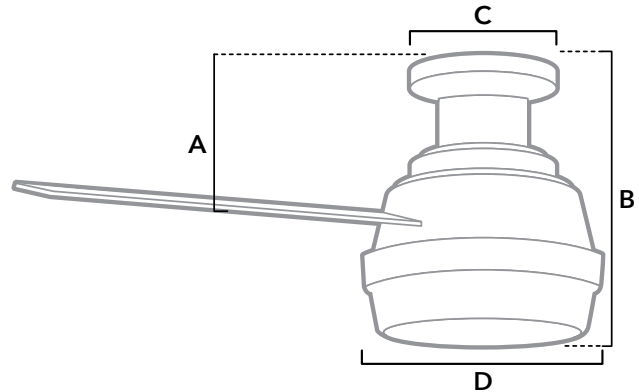

DIMENSIONS

Measured in inches

- A. 8.08
- B. 11.03
- C. 6.69
- D. 11

59449 | Noble Bronze Body with Mid Century Walnut or Umber Walnut Blades

ADDITIONAL FINISHES

59247
Brushed Nickel Body with Black Oak or Chocolate Oak Grain Blades

59248
Fresh White Body with Blonde Oak or Fresh White Blades

FAN SPECIFICATIONS

Motor Type	Reversible	Wire Length	Control Type	Downrod	Location	Blade #	Add'l Sizes
AC	YES	8" Low Profile	Handheld Remote	N/A	Indoor	4	44", 60"